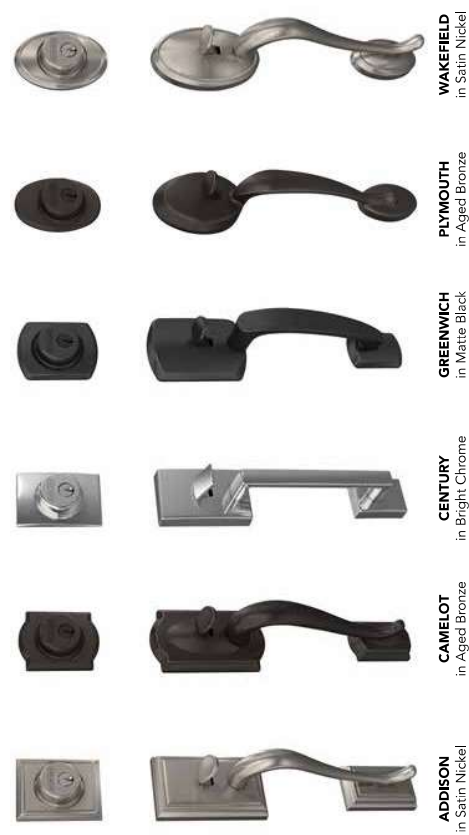

FC SERIES HANDLESETS

ADDISON
in Satin Nickel

CAMELOT
in Aged Bronze

CENTURY
in Bright Chrome

GREENWICH
in Matte Black

PLYMOUTH
in Aged Bronze

WAKEFIELD
in Satin Nickel