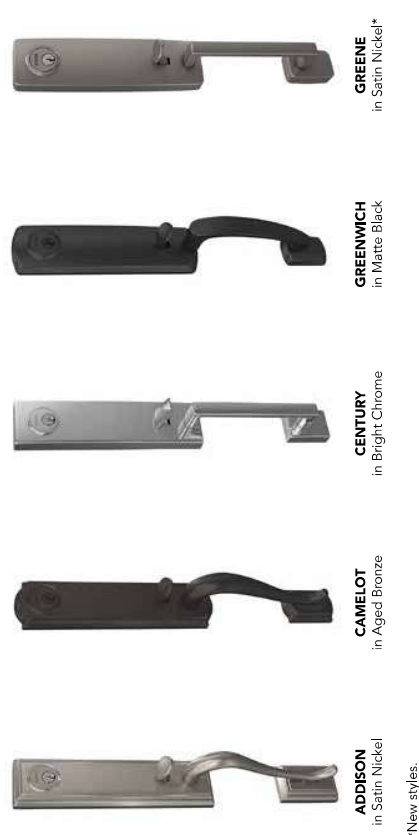

CAINE KNOB
with Kinler trim
in Satin Nickel*

LATTUDE LEVER
with Century trim
in Black Stainless

BOWERY KNOB
with Collins trim in
Black Stainless

LATTUDE LEVER
with Century trim in
Black Stainless

*New styles.

Premium style that puts you in control.

A first impression that lasts.

Offer your customers a front door designer makeover with Schlage Custom™ 3/4 Trim Handlesets.

Stylish and durable, two-piece Schlage Custom™ FC Series handlesets give customers the style and security they trust.

3/4 TRIM HANDLESETS

Premium Schlage Custom™ 3/4 Trim Handlesets extend the decorative trim from grip to deadbolt* for a designer look while fitting on a variety of doors including 2 1/4".

ADDISON
in Satin Nickel