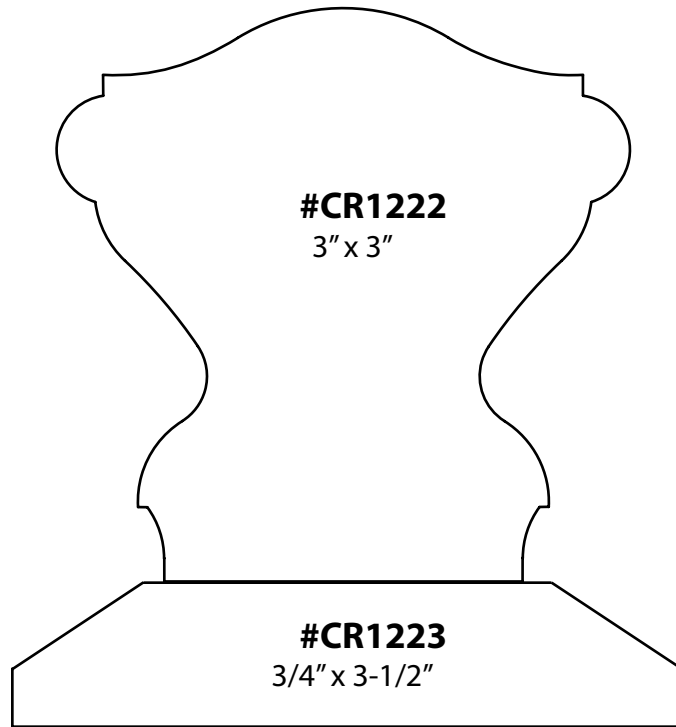

#CR1220
2-3/16" x 3-5/8"

#CR1221
1-1/2" x 5-1/2"

HAND RAILS

#CR1224
1-1/4" x 2"

#CR1226
2" x 6-1/4"

#CR1225
2-5/16" x 2-1/2"

MARVIN 

 **plastpro**[®]
THE DOOR OF BEAUTY & INNOVATION